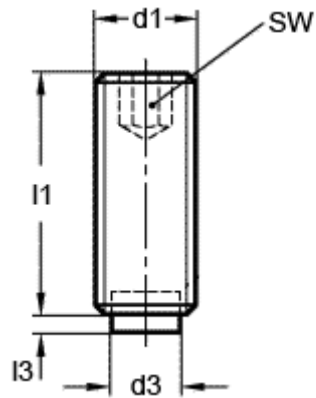

Data Sheet

Article number: 20931653

Description: E+G Grub screw
GN 913.3-M8-63-KU

Measures

d1 = M8
d3 = 5
l1 = 63.0
l3 = 1.6
SW = 4.0